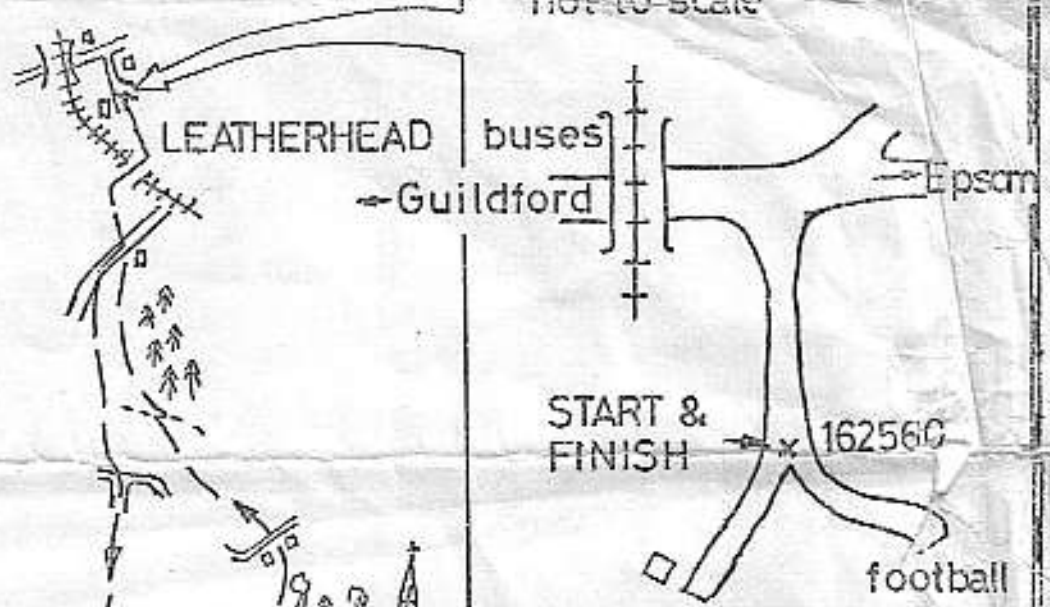

not to scale

Leith Hill Tower

LEATHERHEAD

buses

Guildford

Epsom

START & FINISH

162560

football

golf area 116521

Tanners Hatch

127494

Honeysuckle Bottom 094510

WOTTON HATCH

A25

SEA STOP

Black heath

SOUP STOP

066432 Wickets Well

WINTER TANNERS WALK, 11-1-1976