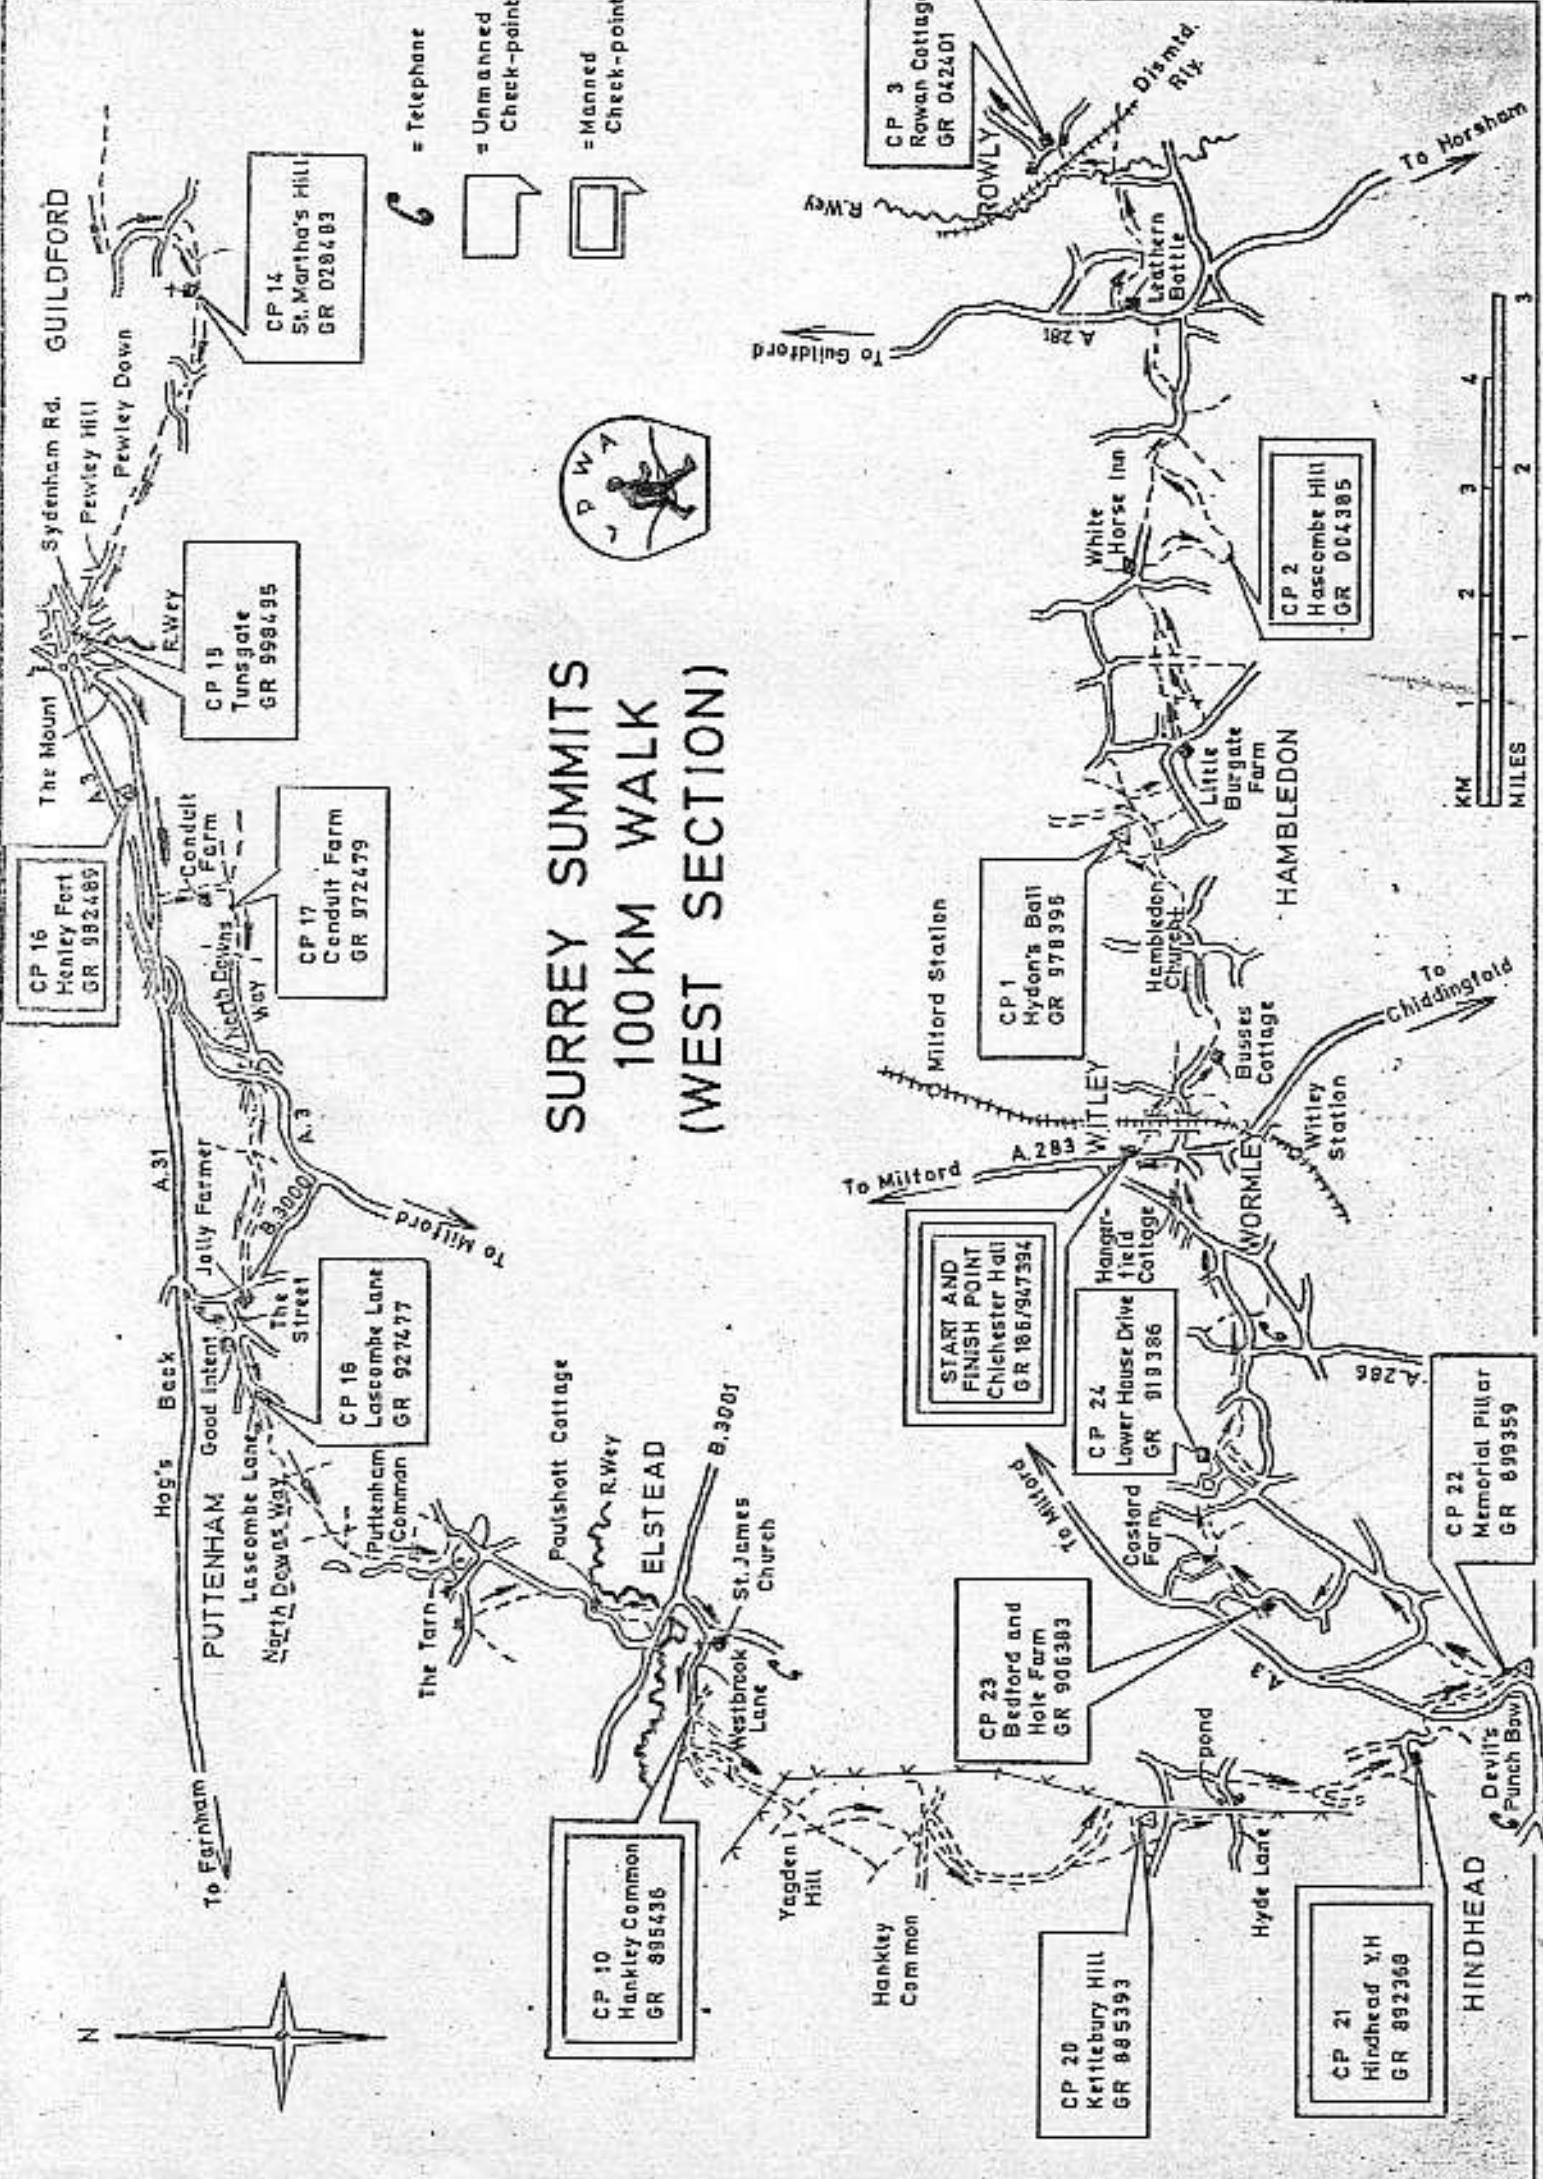

SURREY SUMMITS 100KM WALK (WEST SECTION)

- = Telephone
- = Unmanned Check-point
- = Manned Check-point

CP 14
St. Martha's Hill
GR 028483

CP 15
Tunsgate
GR 998495

CP 17
Cenduit Farm
GR 972479

CP 16
Henley Fort
GR 982489

CP 16
Lascombe Lane
GR 927477

CP 10
Hankley Common
GR 895436

CP 23
Bedford and
Hole Farm
GR 906383

CP 20
Kettlebury Hill
GR 885393

CP 21
Hindhead YH
GR 892369

**START AND
FINISH POINT**
Chichester Hall
GR 186/947594

CP 24
Lower House Drive
GR 919386

CP 22
Memorial Pillar
GR 899359

CP 1
Hydon's Ball
GR 978398

CP 2
Hascombe Hill
GR 004385

CP 3
Rowan Cottage
GR 042401

SURREY SUMMITS 100KM WALK (EAST SECTION)

CP 14
St. Martha's Hill
GR 028483

CP 13
West Hanger
Car Park
GR 070493

CP 12
Tanners Hatch YH
GR 140515

CP 11
Norbury Park Junct.
GR 157538

CP 8
Ranmore Common
East Car Park
GR 142503

CP 6
Helmbury Hill
GR 098431

CP 5
Pitch Hill
GR 082423

CP 4
Lord Justler
James' Seat
GR 072423