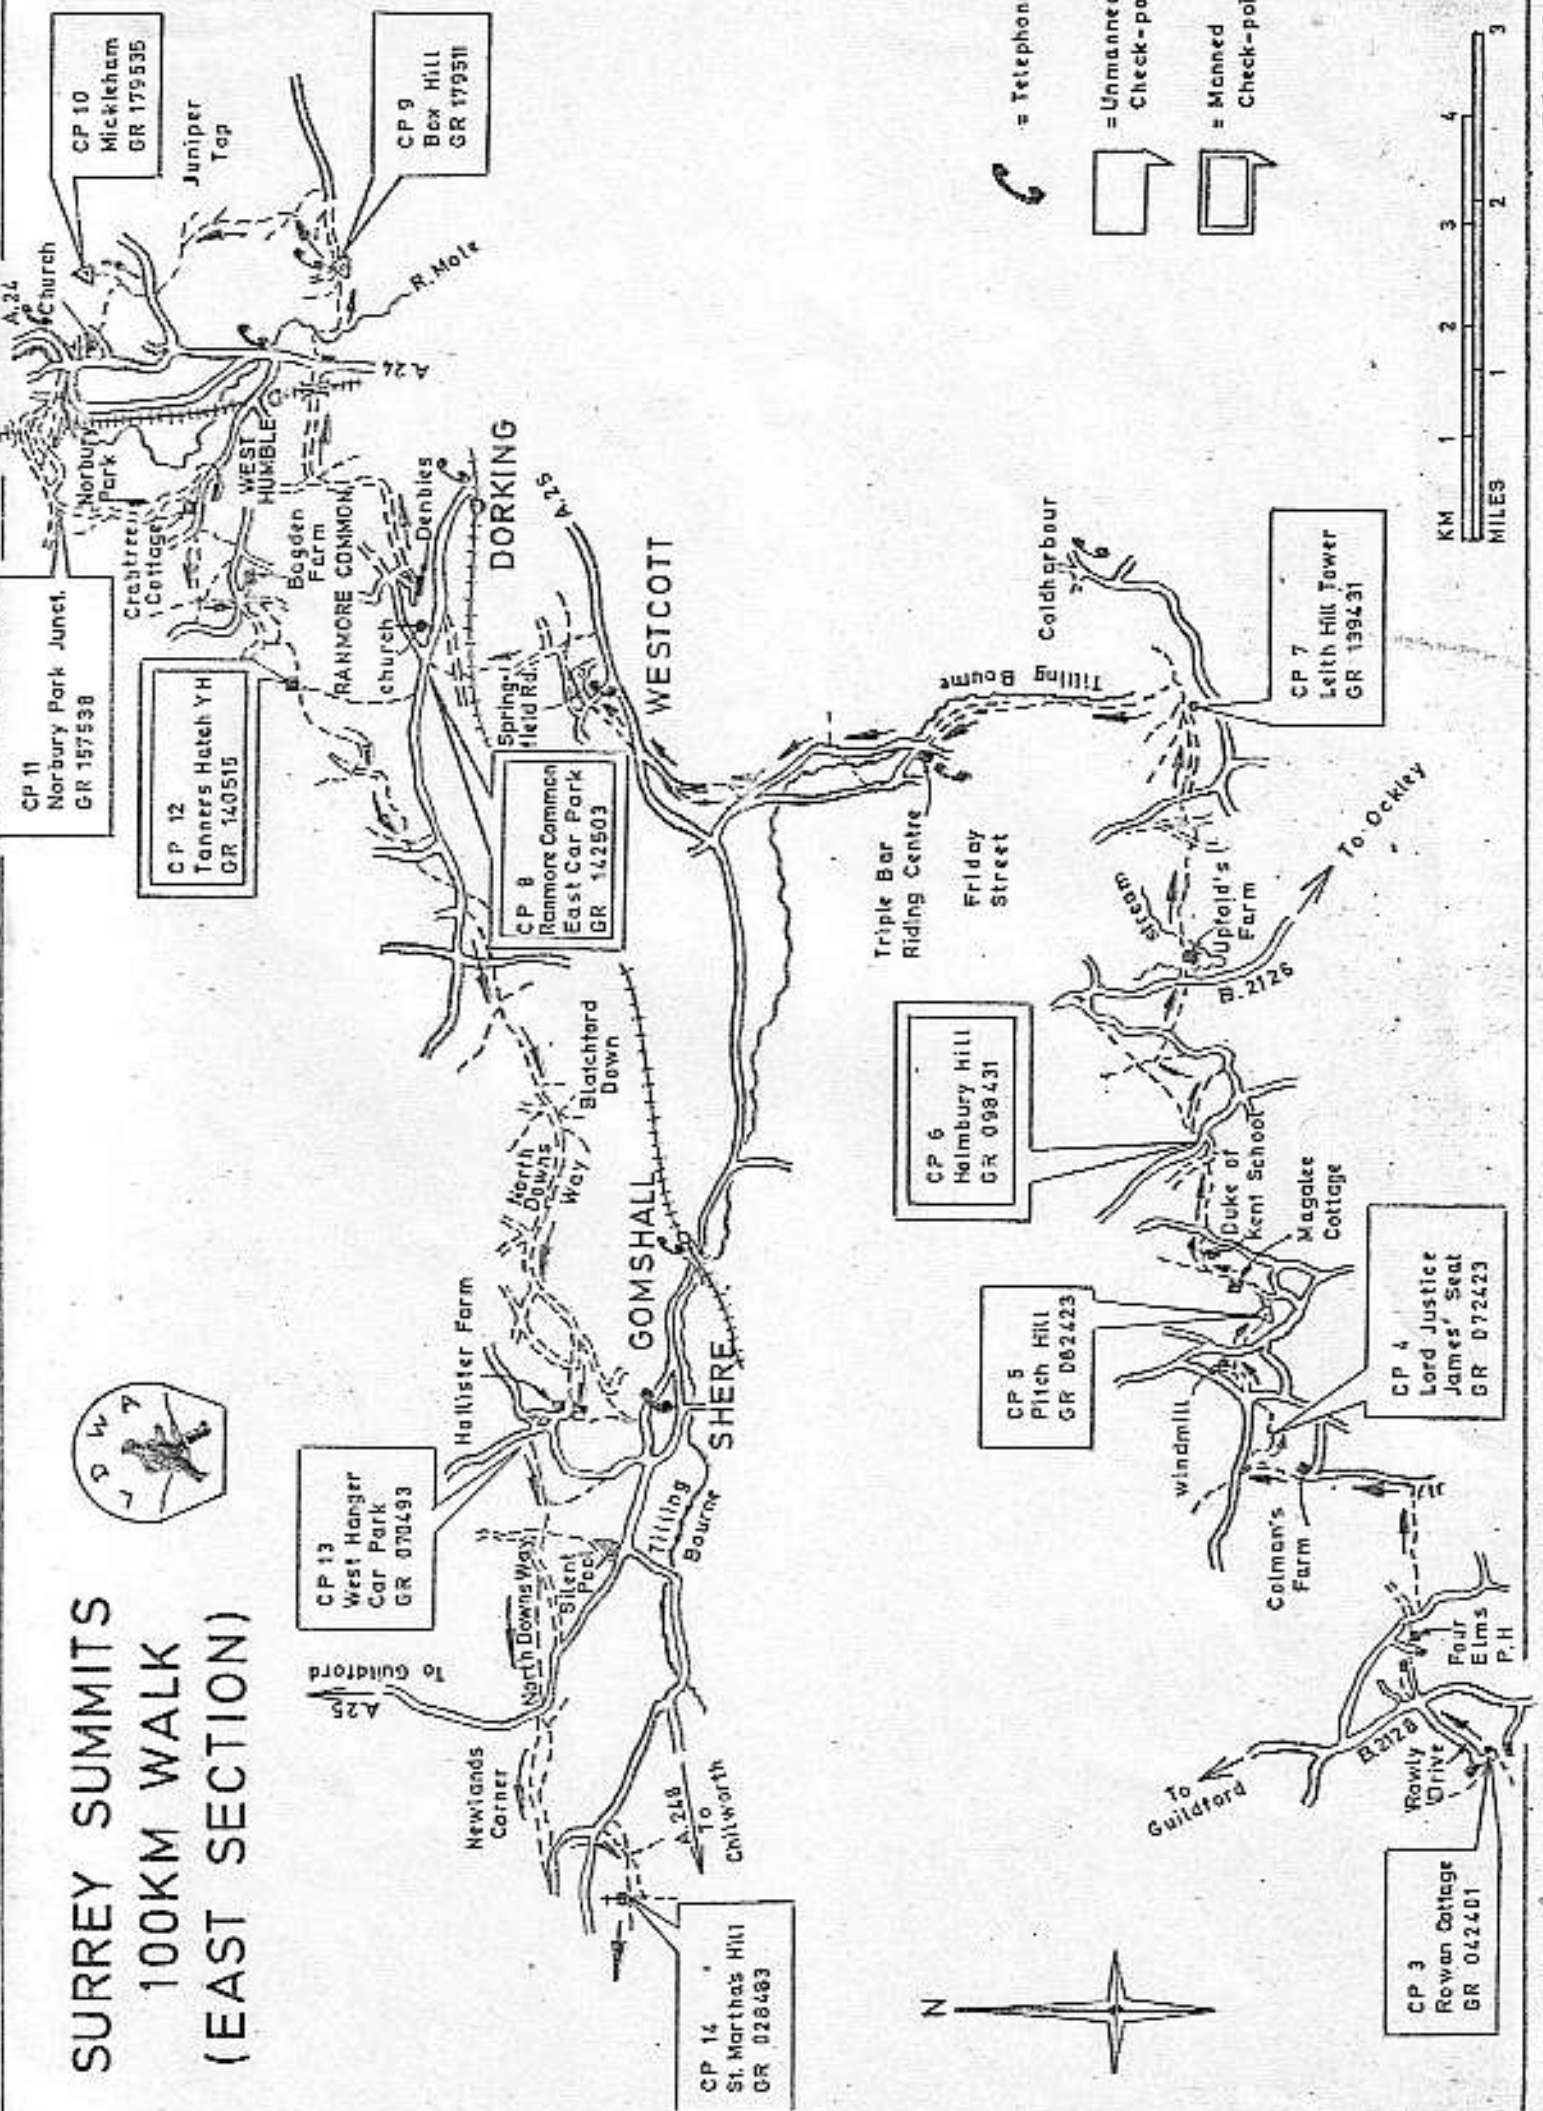

CP 24
Lower House Drive
GR 919386

CP 22
Memorial Pillar
GR 899359

CP 1
Hydon's Ball
GR 978398

CP 2
Hascombe Hill
GR 004385

CP 3
Rowan Cottage
GR 042401

SURREY SUMMITS 100KM WALK (EAST SECTION)

CP 14
St. Martha's Hill
GR 028483