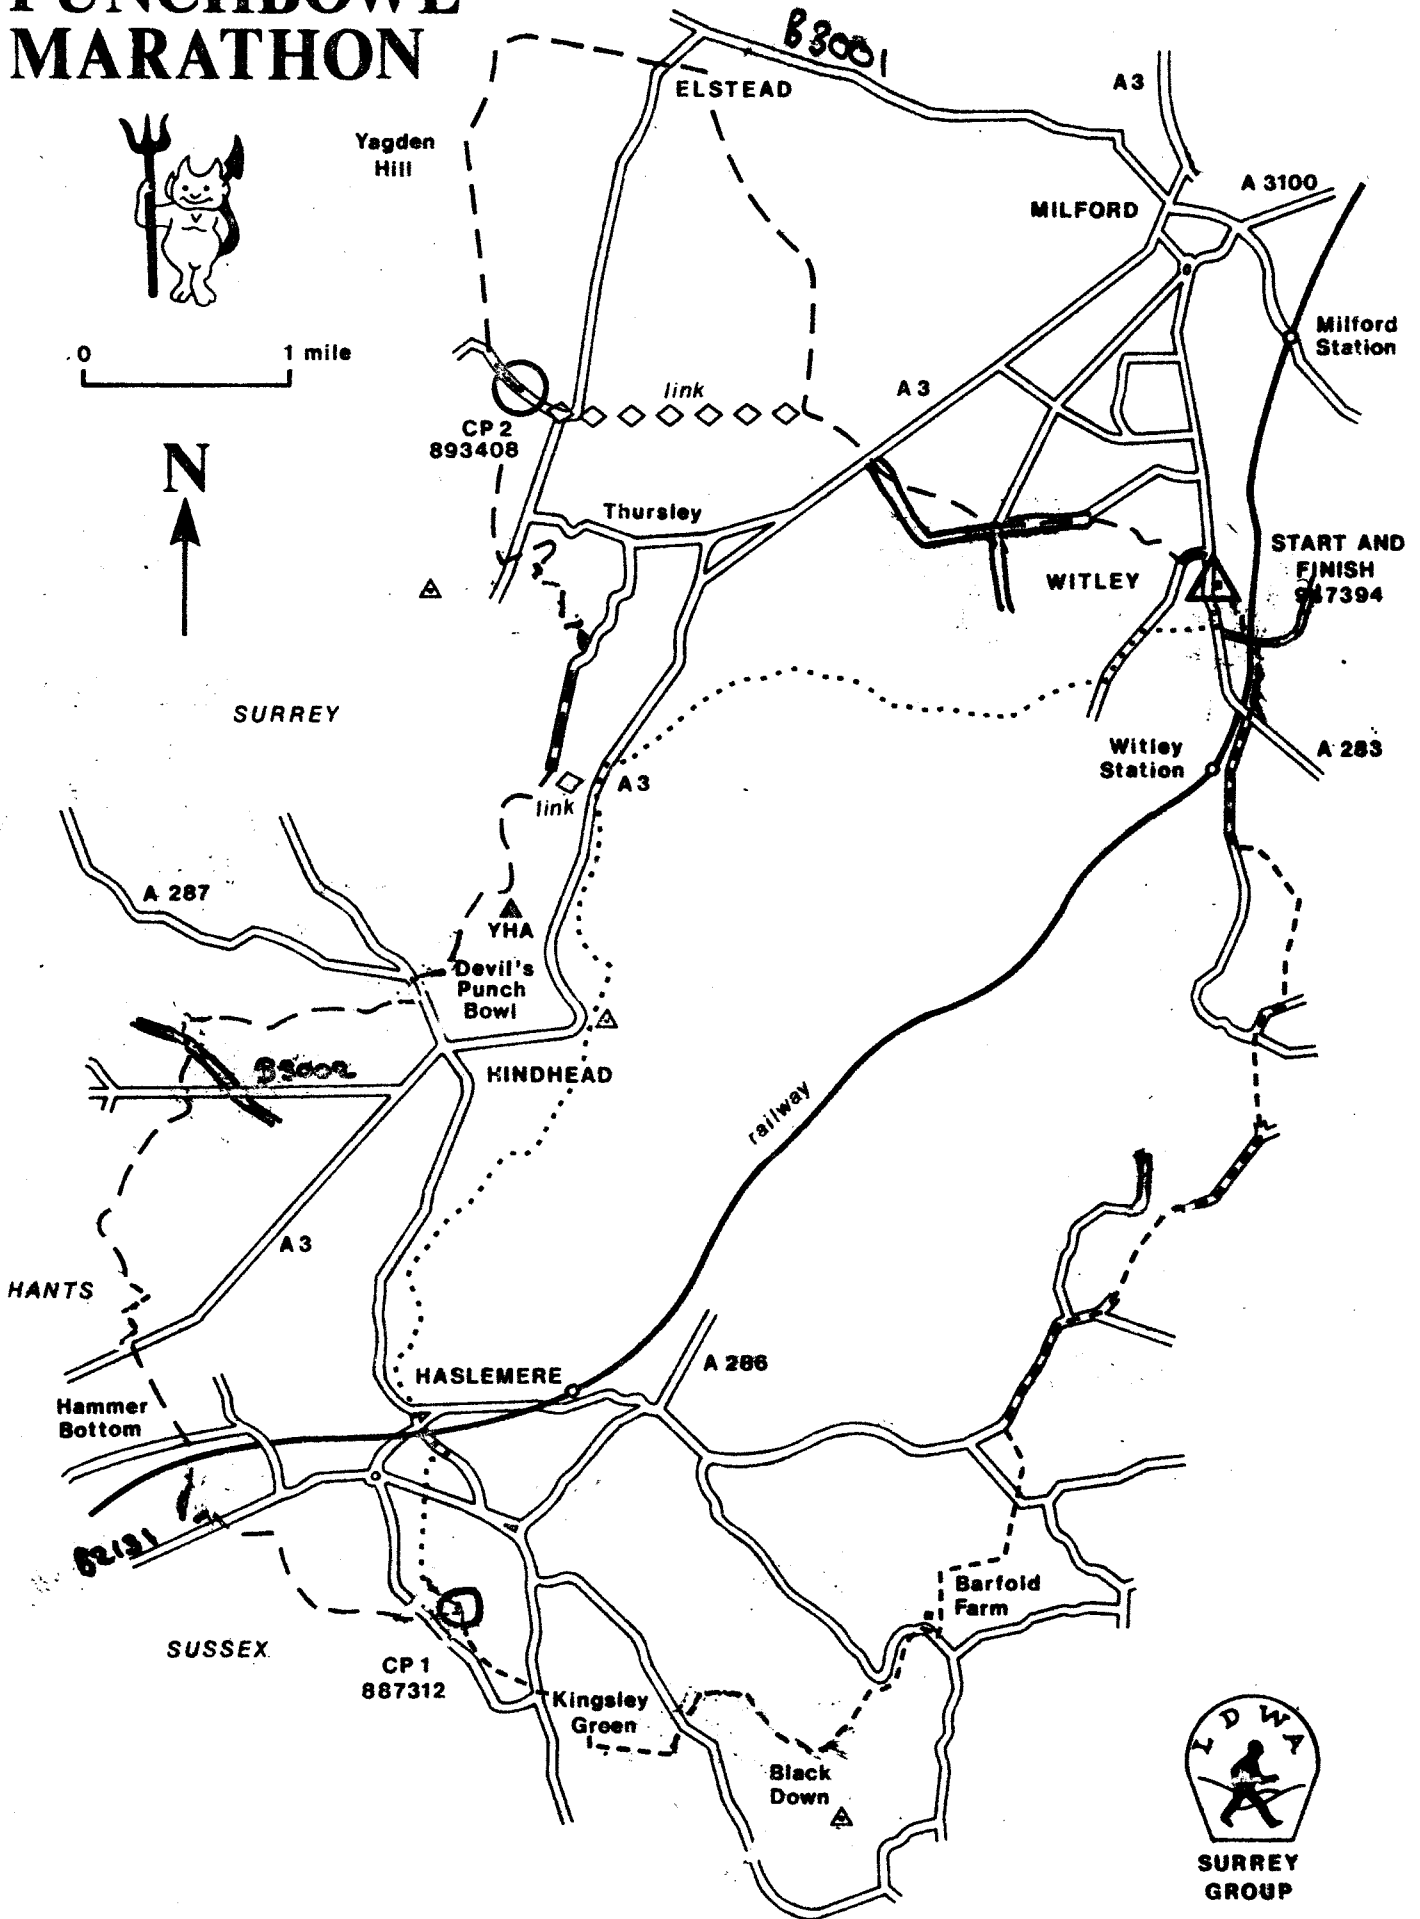

PUNCHBOWL MARATHON

0 1 mile

Both 20 and 30 milers follow same route to CP 1. (marked ---)

Thereafter: = 20 mile route, and - - - - = 30 mile route.